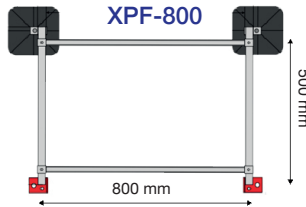

	Code	
VR-MAT-43-330	466839	43 x 330 x 330 mm
2-VR-MAT-43-330	466833	43 x 330 x 330 mm

PLATFORM (BPF) AND EXTENSIONS (XPF) FRAMES

Platforms and extensions are provided with 305x305mm feet and 41x41 mm rails.

	Code		 KG
BPF-1110	466860	1150 x 1000 mm	700
XPF-1110	466861	1150 x 1000 mm	350

Mini-platforms and extensions, provided with 200x200mm feet and 41x21mm rails, are delivered in a single box.

	Code		 KG
BPF-800	466858	800 x 500 mm	300
XPF-800	466859	800 x 500 mm	150