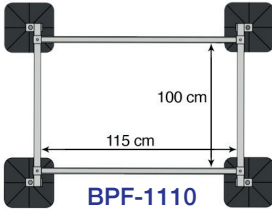

RUBBER MAT

	Code	
R-MAT-43-330	466838	43 x 330 x 330 mm
MAT-45-500	466832	45 x 500 x 500 mm
MAT-5-330	466836	5 x 330 x 330 mm
MAT-5-1000	466830	5 x 1000 x 1000 mm

R-MAT

MAT-5-1000

V-MAT are delivered alone, by two or by three with bolt sets.

	Code	
VR-MAT-43-330	466839	43 x 330 x 330 mm
2-VR-MAT-43-330	466833	43 x 330 x 330 mm

PLATFORM (BPF) AND EXTENSIONS (XPF) FRAMES

Platforms and extensions are provided with 305x305mm feet and 41x41 mm rails.

	Code		 KG
BPF-1110	466860	1150 x 1000 mm	700
XPF-1110	466861	1150 x 1000 mm	350

Mini-platforms and extensions, provided with 200x200mm feet and 41x21mm rails, are delivered in a single box.

	Code		 KG
BPF-800	466858	800 x 500 mm	300
XPF-800	466859	800 x 500 mm	150