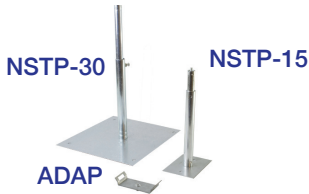

RBR 50

RBR 95

The 2-V-RBR is a rubber rail supplied by pair with 2 bolt sets (VIS-DBL-M10X30)

	Code	
2-V-RBR 50-250	466840	50 x 250 mm
2-V-RBR 50-400	466841	50 x 400 mm
2-V-RBR 95-250	466842	95 x 250 mm
2-V-RBR 95-400	466843	95 x 400 mm
2-V-RBR 95-600	466844	95 x 600 mm
2-V-RBR 95-800	466846	95 x 800 mm
2-V-RBR 95-1000	466845	95 x 1000 mm

B-KSF-30

RUBBER H-FRAME KITS

	Code	
RSF-300	466806	300 x 300 mm

RSF-300

	Code	
K-RSF-30	466808	300 x 300 mm

K-RSF-30

TELESCOPIC BASE FOOT

	Code	
NSTP-30	466900	300 x 300 mm
NSTP-15	466901	150 x 100 mm
ADAP	466904	-
RTBF-33	466930	330 x 330 mm

RUBBER MAT

	Code	
R-MAT-43-330	466838	43 x 330 x 330 mm
MAT-45-500	466832	45 x 500 x 500 mm
MAT-5-330	466836	5 x 330 x 330 mm
MAT-5-1000	466830	5 x 1000 x 1000 mm

R-MAT

MAT-5-1000

V-MAT are delivered alone, by two or by three with bolt sets.

	Code	
VR-MAT-43-330	466839	43 x 330 x 330 mm
2-VR-MAT-43-330	466833	43 x 330 x 330 mm

PLATFORM (BPF) AND EXTENSIONS (XPF) FRAMES

Platforms and extensions are provided with 305x305mm feet and 41x41 mm rails.