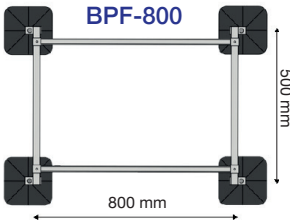

	Code	
VR-MAT-43-330	466839	43 x 330 x 330 mm
2-VR-MAT-43-330	466833	43 x 330 x 330 mm

PLATFORM (BPF) AND EXTENSIONS (XPF) FRAMES

Platforms and extensions are provided with 305x305mm feet and 41x41 mm rails.

	Code		 KG
BPF-1110	466860	1150 x 1000 mm	700
XPF-1110	466861	1150 x 1000 mm	350

Mini-platforms and extensions, provided with 200x200mm feet and 41x21mm rails, are delivered in a single box.

	Code		 KG
BPF-800	466858	800 x 500 mm	300
XPF-800	466859	800 x 500 mm	150