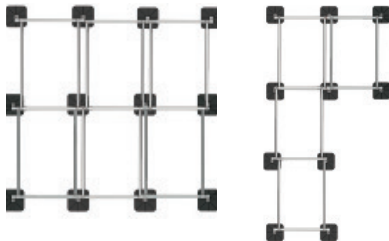

RBR 50

RBR 95

The 2-V-RBR is a rubber rail supplied by pair with 2 bolt sets (VIS-DBL-M10X30)

	Code	
2-V-RBR 50-250	466840	50 x 250 mm
2-V-RBR 50-400	466841	50 x 400 mm
2-V-RBR 95-250	466842	95 x 250 mm
2-V-RBR 95-400	466843	95 x 400 mm
2-V-RBR 95-600	466844	95 x 600 mm
2-V-RBR 95-800	466846	95 x 800 mm
2-V-RBR 95-1000	466845	95 x 1000 mm

	Code	
VR-MAT-43-330	466839	43 x 330 x 330 mm
2-VR-MAT-43-330	466833	43 x 330 x 330 mm

PLATFORM (BPF) AND EXTENSIONS (XPF) FRAMES

Platforms and extensions are provided with 305x305mm feet and 41x41 mm rails.

	Code		 KG
BPF-1110	466860	1150 x 1000 mm	700
XPF-1110	466861	1150 x 1000 mm	350

Mini-platforms and extensions, provided with 200x200mm feet and 41x21mm rails, are delivered in a single box.

	Code		 KG
BPF-800	466858	800 x 500 mm	300
XPF-800	466859	800 x 500 mm	150