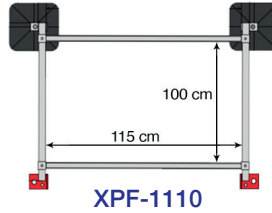

RUBBER MAT

	Code	
R-MAT-43-330	466838	43 x 330 x 330 mm
MAT-45-500	466832	45 x 500 x 500 mm
MAT-5-330	466836	5 x 330 x 330 mm
MAT-5-1000	466830	5 x 1000 x 1000 mm

R-MAT

MAT-5-1000

V-MAT are delivered alone, by two or by three with bolt sets.

	Code	
VR-MAT-43-330	466839	43 x 330 x 330 mm
2-VR-MAT-43-330	466833	43 x 330 x 330 mm

PLATFORM (BPF) AND EXTENSIONS (XPF) FRAMES

Platforms and extensions are provided with 305x305mm feet and 41x41 mm rails.

	Code		 KG
BPF-1110	466860	1150 x 1000 mm	700
XPF-1110	466861	1150 x 1000 mm	350

Mini-platforms and extensions, provided with 200x200mm feet and 41x21mm rails, are delivered in a single box.

	Code		 KG
BPF-800	466858	800 x 500 mm	300
XPF-800	466859	800 x 500 mm	150