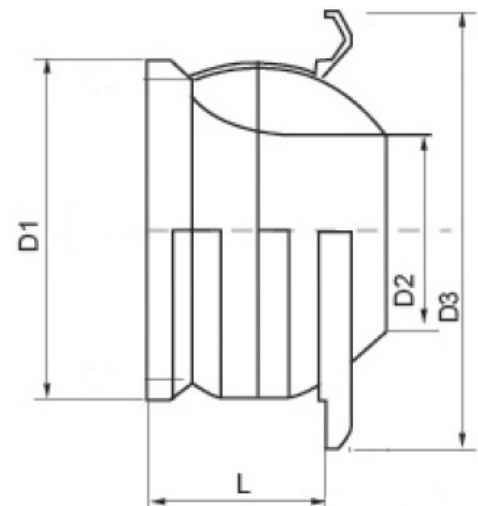

General description

The **DABO** and **WABO** adjustable jet nozzles are used for air supply with large throw distance and low noise requirements. Ideal for large areas such as theaters, cinemas, concerts halls, train stations and airports. They can be installed both for horizontal and vertical air supply.

Technical specification

- Material: aluminium
- Adjustable discharge angle : 30°
- Available sizes: 100 - 630 mm
- **DABO** : natural aluminium finish
- **WABO** : RAL 9003

	D1 (mm)	D2 (mm)	D3 (mm)	L (mm)
DABO / WABO 100	98	45	139	63
DABO / WABO 125	122	61	172	72
DABO / WABO 150	147	75	200	83
DABO / WABO 160	157	80	210	91
DABO / WABO 200	197	105	265	107
DABO / WABO 250	247	128	314	135
DABO / WABO 315	312	165	390	174
DABO / WABO 350	347	185	433	186
DABO / WABO 400	397	210	495	218
DABO / WABO 450	447	235	559	235
DABO / WABO 500	497	256	622	259
DABO / WABO 630	625	323	779	335