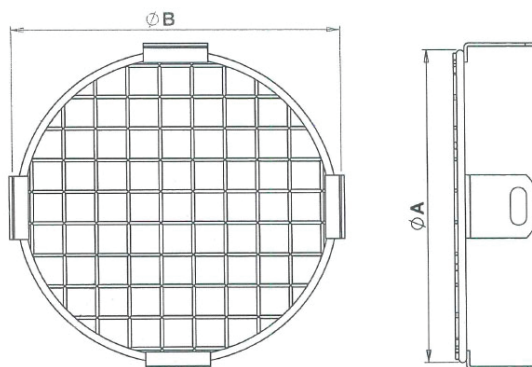

General description

The RPG (Round Protective Grill) is an anti-intrusion grill.

Technical specification

- Woven frame : 12,7 x 12,7 mm
- Wire diameter : 1,5 mm
- External ring wire diameter : 3 mm
- Fixing : 3 to 6 fixing latches according to diameter

Size*	A (mm)	B (mm)	Number of latches
100	99	102	3
125	124	127	3
160	159	162	3
200	199	202	3
250	249	252	3
315	314	317	3
355	354	357	3
400	399	402	3
450	449	452	4
500	499	502	4
630	629	632	4

* Other dimensions available on request