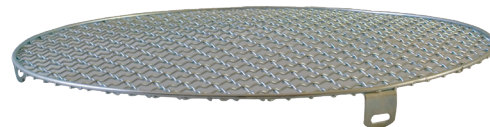

General description

The RPG (Round Protective Grill) is an anti-intrusion grill.

Technical specification

- Woven frame : 12,7 x 12,7 mm
- Wire diameter : 1,5 mm
- External ring wire diameter : 3 mm
- Fixing : 3 to 6 fixing latches according to diameter

Size*	A (mm)	B (mm)	Number of latches
100	99	102	3
125	124	127	3
160	159	162	3
200	199	202	3
250	249	252	3
315	314	317	3
355	354	357	3
400	399	402	3
450	449	452	4
500	499	502	4
630	629	632	4

* Other dimensions available on request