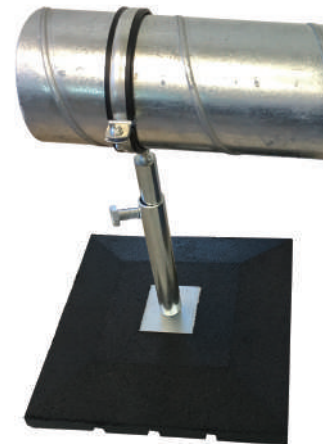

RTBF - 33

RUBBER ADJUSTABLE ROOF SUPPORT

- ✓ Rubber adjustable roof support easy to set up
- ✓ Set up in few seconds against 1 to 2 minutes with the conventional system
- ✓ Produced in recycled rubber

	Step 1	Step 2	Step 3	Set up time
RTBF-33				< 15 seconds
CONVENTIONAL SYSTEM				> 60 seconds

INNOVATIVE
All in 1 product

QUICKER
Up to **80%** saving in set up

HANDY
Easy to carry and to reposition